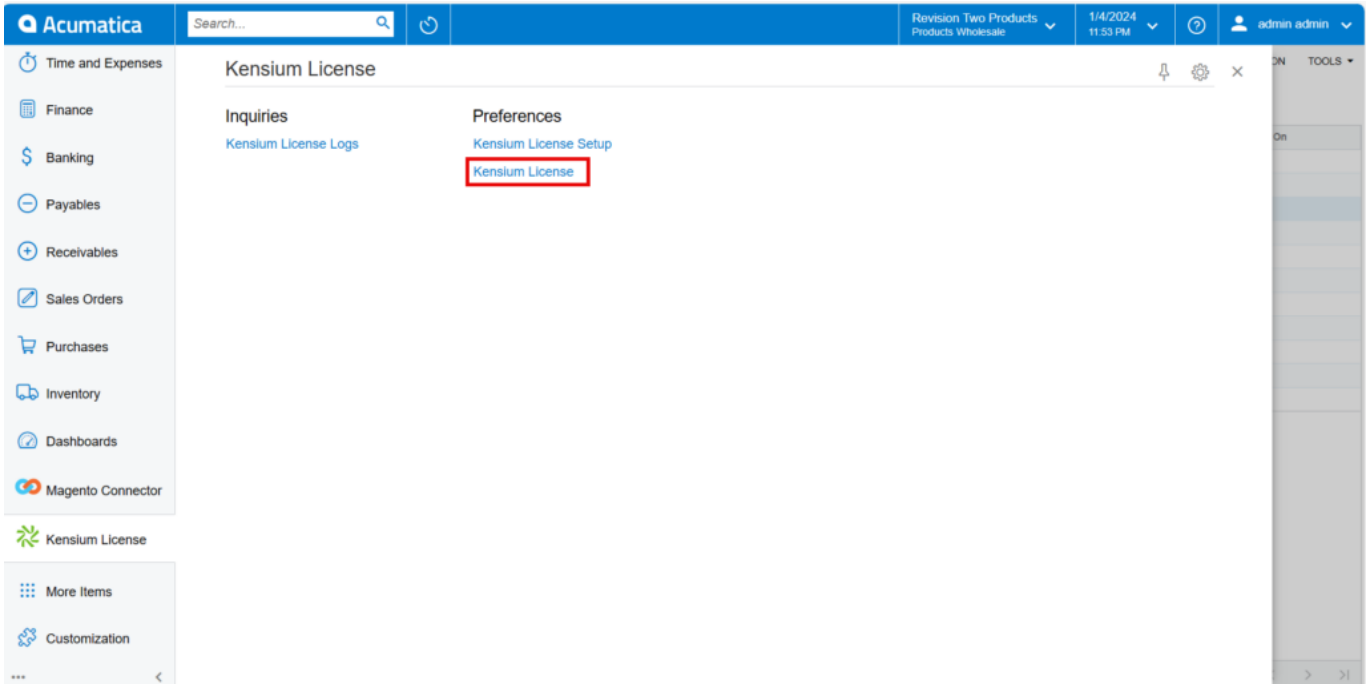

Kensium License

- Upon setting up **[Kensium License Setup]**, navigate to **[Kensium License]** under **[Preferences]**, the Acumatica platform directs you to the page for **[Kensium License]** screen.

Kensium License

License Screen